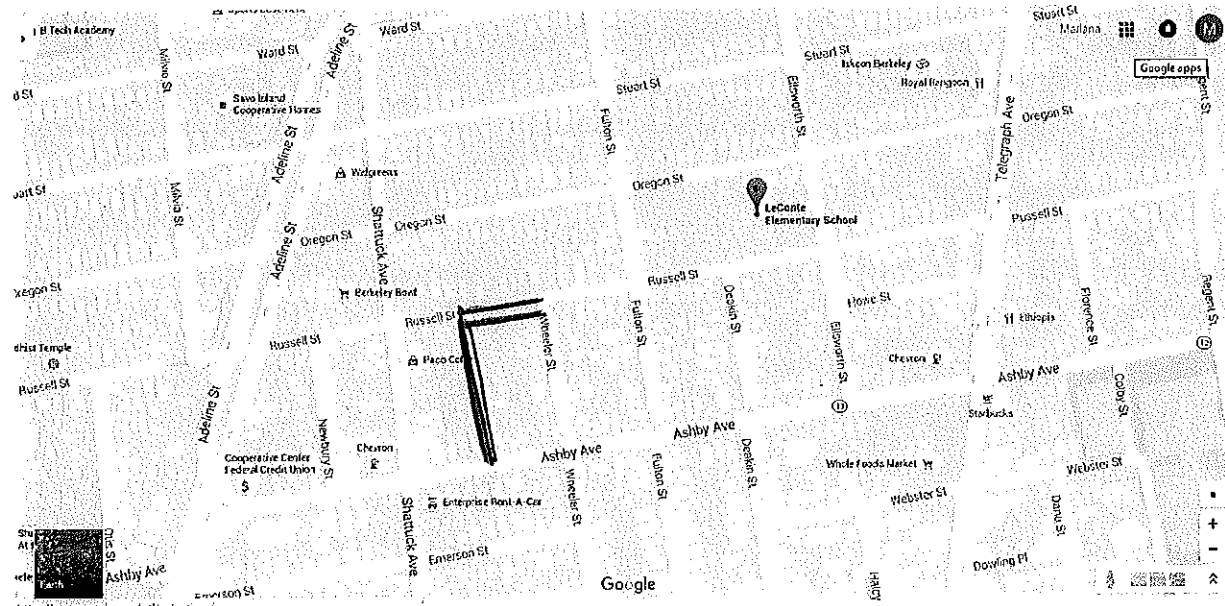

# Le Conte Elementary

Unrestricted parking on Lorina St. to Ashby. Must enter from Russell St, as blocked from Ashby. Also, one block on Russell between Wheeler and Lorina Sts.