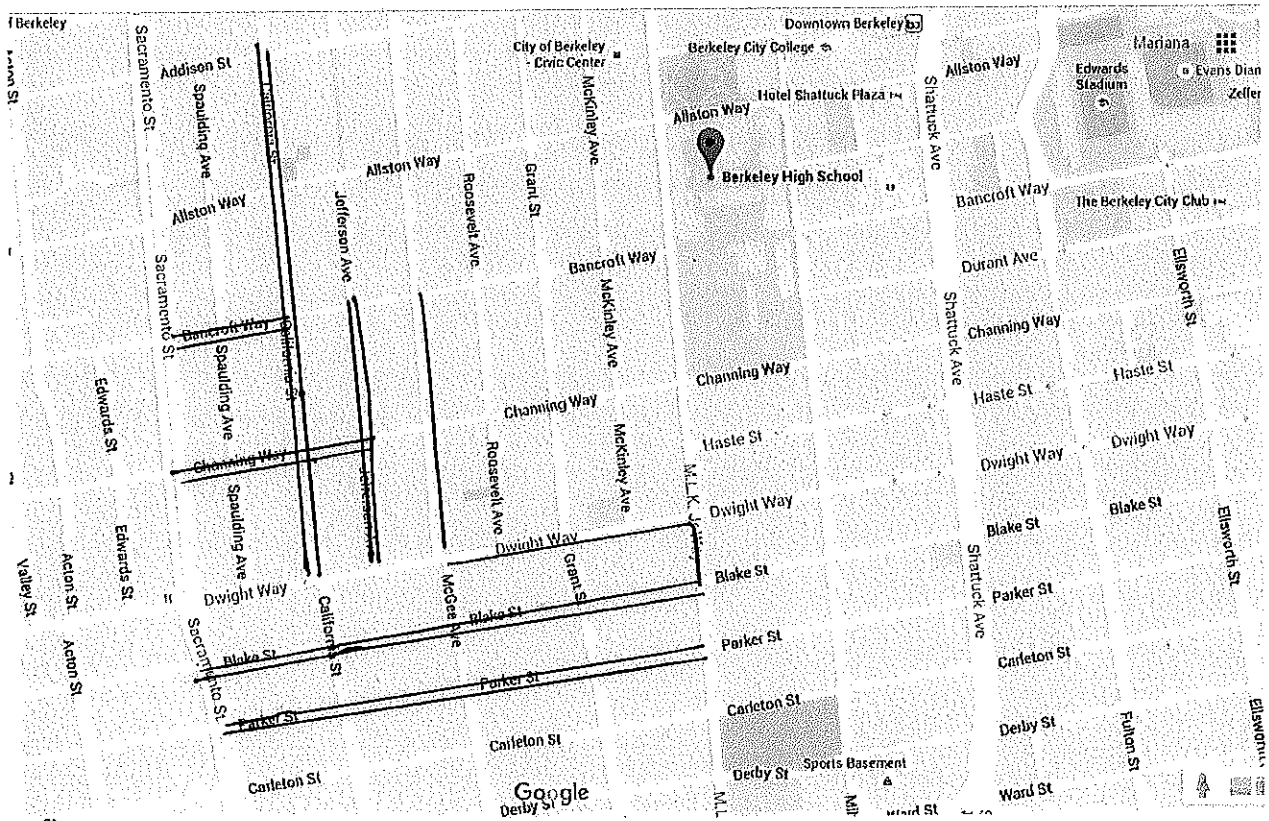

# Le Conte Elementary

Unrestricted parking on Lorina St. to Ashby. Must enter from Russell St, as blocked from Ashby. Also, one block on Russell between Wheeler and Lorina Sts.

# Berkeley High School

Unrestricted parking between Bancroft and Dwight Way on streets west of McGee including EAST side of McGee only. On southside streets west of MLK Jr. starting with Dwight Way.

Berkeley Arts Magnet-Unrestricted parking on east side of MLK JR, Way between Virginia St and Delaware St.