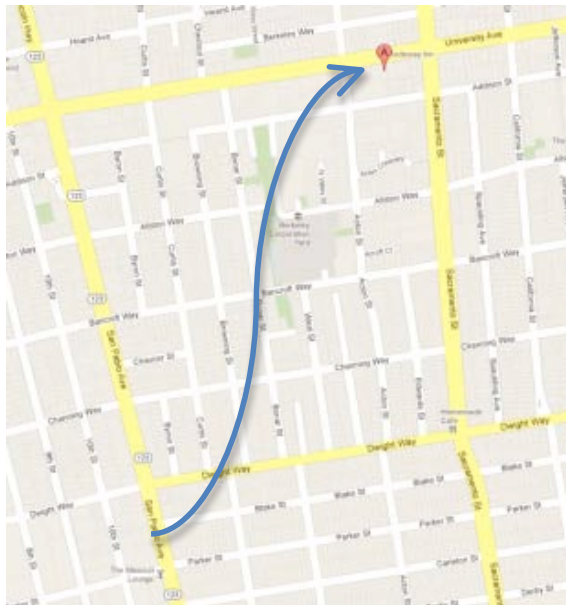

# Berkeley Federation of Teachers

1432 University Avenue  
Berkeley, CA 94702-1509  
www.berkeleyfederationofteachers.org

**Local 1078, AFL-CIO**

P: (510) 549-2307

F: (510) 549-2308

E-mail: bft4tchr@lmi.net

## **BFT and BCCE Have Moved as of August 6, 2012**

Effective August 7, the new location of the BFT and BCCE offices is 1432 University Avenue.

Our office is located in a small strip mall off of University Avenue. The entrance to our complex is on the south side of University Avenue, between Sacramento Street and Acton Street. To enter, turn into the driveway by the "Monte Cristo Taqueria" and proceed to the double doors at the end of that complex (the complex also includes a beauty salon and a dollar store). You must be headed east on University Avenue in order to turn into the driveway. There is parking available in front of the new office.

If the double doors are not propped open, please ring the doorbell to our office.

Currently, you cannot access our office from the old Andronico's parking lot (because that entire parking lot is fenced off).